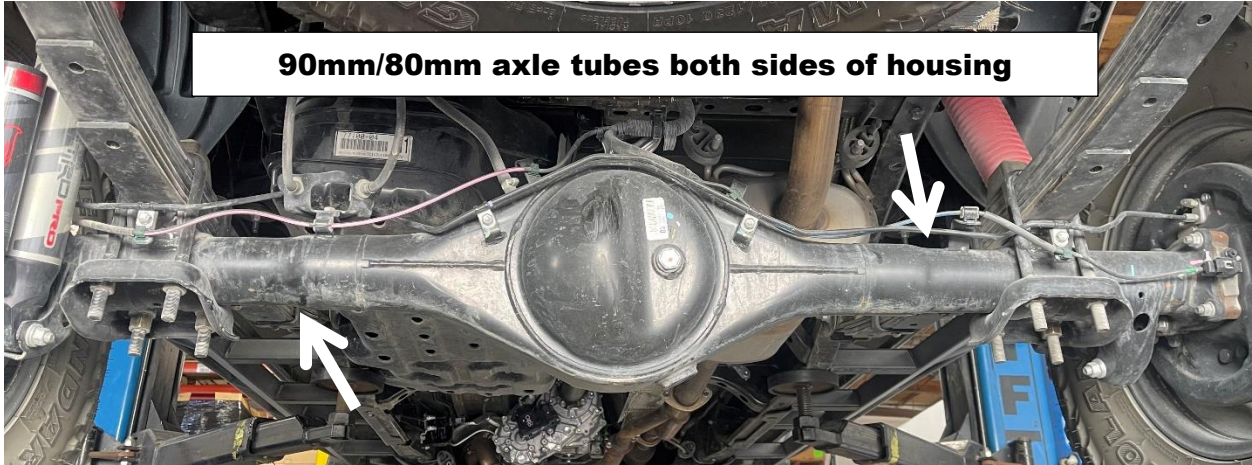

2016-2023 Toyota Tacoma Axle Housings

8.75 INCH REAR END

8 INCH REAR END

L4 5MT: 8.8" 3.91:1 without Locker

L4 6AT: 8.0" 4.30:1 without Locker

V6 6MT Except TRD Off-Road: 8.8" 4.30:1 without Locker

V6 6MT TRD Off-Road: 8.8" 4.30:1 with Locker

V6 6AT Except TRD Off-Road: 8.0" 3.91:1 without Locker

V6 6AT TRD Off-Road: 8.8" 3.91:1 with Locker

Summary: All manual transmission models have the 8.8" differential (even the 2.7). For automatic transmission models, only the TRD OR gets the 8.8" diff, all other automatic transmission models have the 8.0" diff.