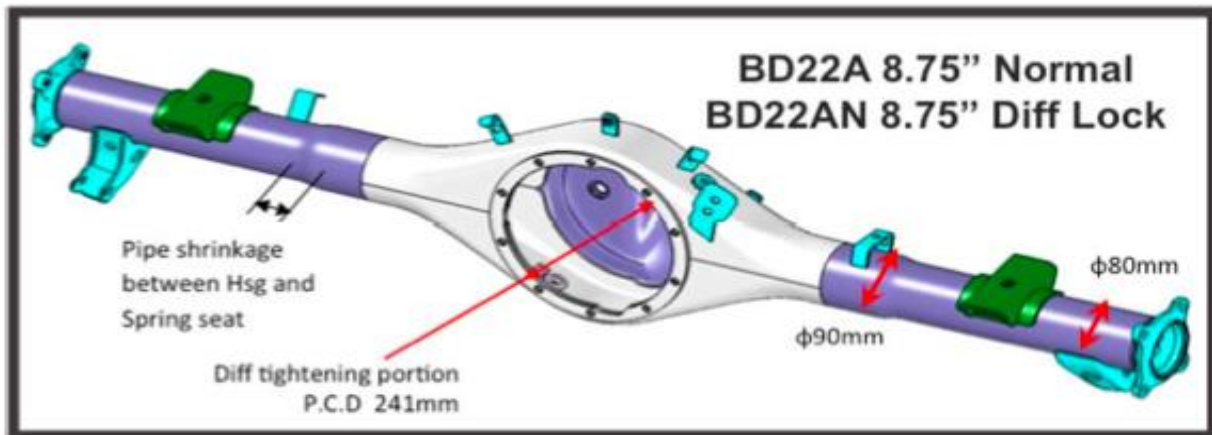

2016-2023 Toyota Tacoma Axle Housings

8.75 INCH REAR END

8 INCH REAR END

L4 5MT: 8.8" 3.91:1 without Locker

L4 6AT: 8.0" 4.30:1 without Locker

V6 6MT Except TRD Off-Road: 8.8" 4.30:1 without Locker

V6 6MT TRD Off-Road: 8.8" 4.30:1 with Locker

V6 6AT Except TRD Off-Road: 8.0" 3.91:1 without Locker

V6 6AT TRD Off-Road: 8.8" 3.91:1 with Locker

Summary: All manual transmission models have the 8.8" differential (even the 2.7). For automatic transmission models, only the TRD OR gets the 8.8" diff, all other automatic transmission models have the 8.0" diff.