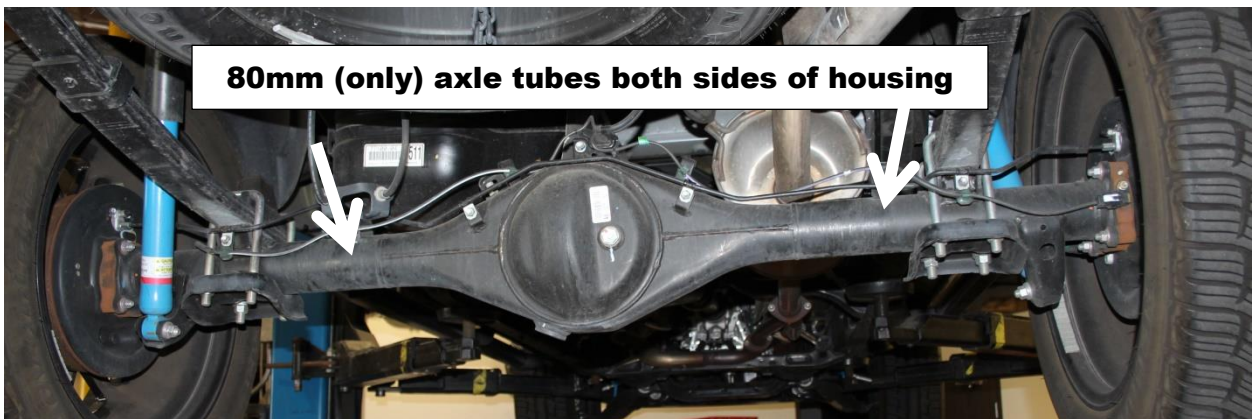

2016-2023 Toyota Tacoma Axle Housings

8.75 INCH REAR END

8 INCH REAR END

L4 5MT: 8.8" 3.91:1 without Locker

L4 6AT: 8.0" 4.30:1 without Locker

V6 6MT Except TRD Off-Road: 8.8" 4.30:1 without Locker

V6 6MT TRD Off-Road: 8.8" 4.30:1 with Locker

V6 6AT Except TRD Off-Road: 8.0" 3.91:1 without Locker

V6 6AT TRD Off-Road: 8.8" 3.91:1 with Locker

Summary: All manual transmission models have the 8.8" differential (even the 2.7). For automatic transmission models, only the TRD OR gets the 8.8" diff, all other automatic transmission models have the 8.0" diff.